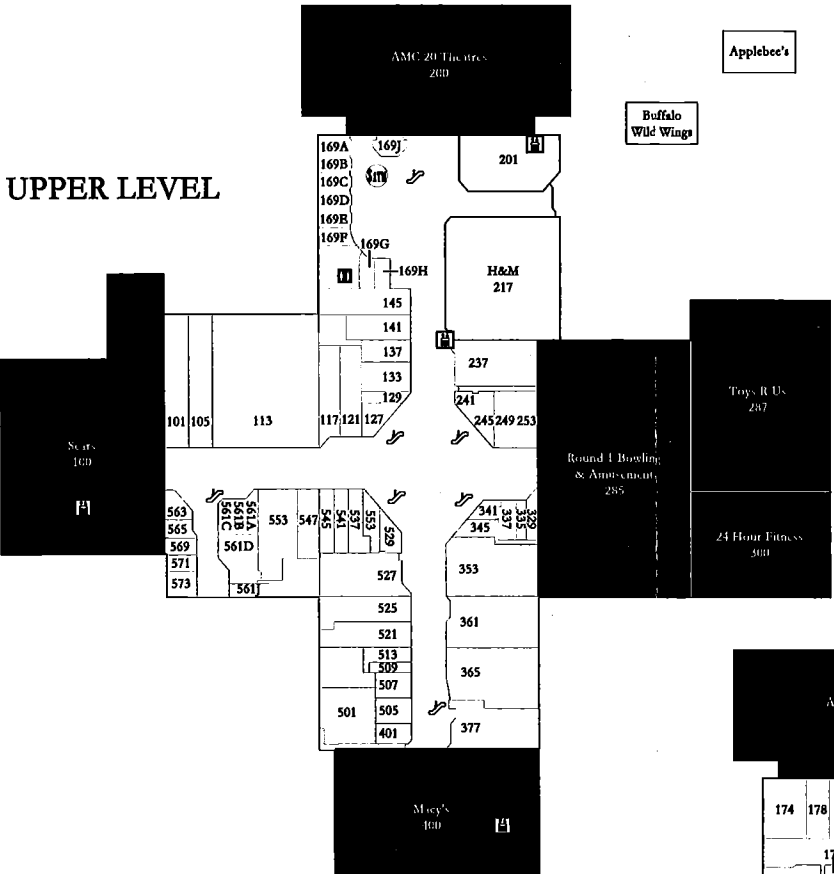

UPPER LEVEL

ANCHOR/DEPARTMENT STORES

24 Hour Fitness	300	839-1700
AMC 20 Theatres	200	810-7949
Burlington Coat Factory	250	912-1167
Forever 21	106	965-3632
H&M	217	923-1004
Macy's	400	965-5941
Ross Dress for Less	318	581-9489
Round 1 Bowling & Amusement	285	964-5356
Sears	100	839-7200
Toys R Us	287	965-0872